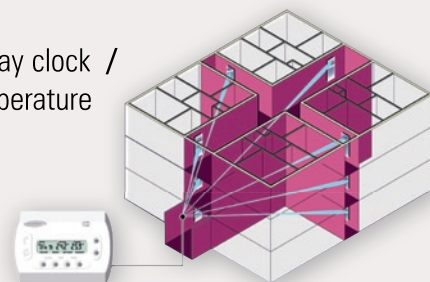

Uniclass L7522	EPIC L22
CI/SfB (56.84)	X

SPACE SAVING VERTICAL IP44 MIRROR RADIATOR SILVER

with Wireless Time and Temperature Control

A new exciting and innovative product for the bathroom, hallway and bedroom!

RADIATOR (RECEIVER) KEY FEATURES:

4mm silver mirrored glass / Simply wire the heater to a fuse spur / Hidden wiring / No need to manually switch heaters "on" or "off"

WIRELESS CONTROLLER (TRANSMITTER) KEY FEATURES:

The TX control unit sends a 433MHz radio signal to each "registered" heater within a radius of 30 metres. Each RX panel heater has an inbuilt receiver designed to respond to a signal from the WCT 100/RX.