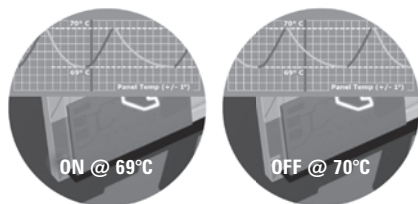

TEMPERATURE RANGE: STANDARD 70°C

Sharrocks Street, Wolverhampton WV1 3RP

Tel: **01902 457575** Fax: **01902 457797** Email: **sales@ecolec.co.uk** Website: **www.ecolec.co.uk**